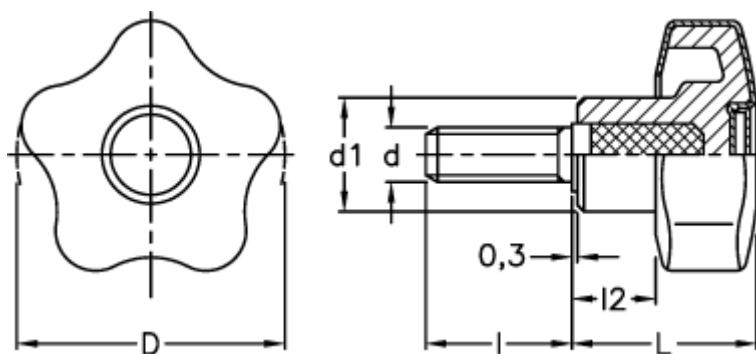

Data Sheet

Article number: 23021699736

Description: E+G Lobe knobs

VCT.53 p-M10x30 SOFT C6 RAL3000 - red cap

Measures

D = 53

d1 = 19.0

d 6g = M10

l = 30

L = 34.0

l2 = 13.0